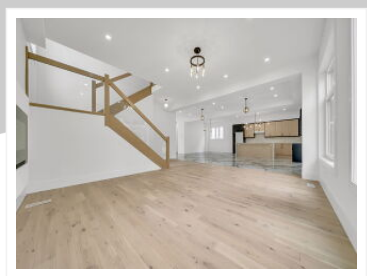

2152 Tripp Drive, London, ON N6P 1T7

View virtual tour at:
<http://virtualtours.jarts360view.com/2152-tripp-drive-london/>

MOLLY AIRI

(519) 222-7480
molly@amitairi.com

**RE/MAX REAL ESTATE
CENTRE INC. BROKERAGE**