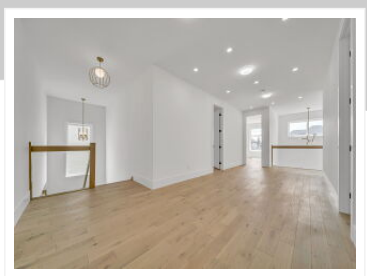

2152 Tripp Drive, London, ON N6P 1T7

View virtual tour at:
<http://virtualtours.jarts360view.com/2152-tripp-drive-london/>

MOLLY AIRI

(519) 222-7480
molly@amitairi.com

**RE/MAX REAL ESTATE
CENTRE INC. BROKERAGE**