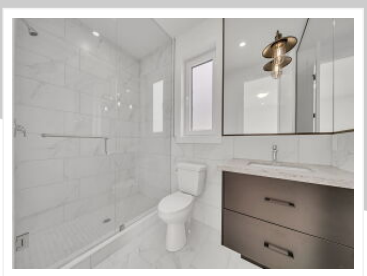

2152 Tripp Drive, London, ON N6P 1T7

View virtual tour at:
<http://virtualtours.jarts360view.com/2152-tripp-drive-london/>

MOLLY AIRI

(519) 222-7480
molly@amitairi.com

**RE/MAX REAL ESTATE
CENTRE INC. BROKERAGE**