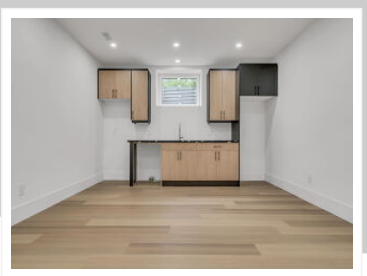

2152 Tripp Drive, London, ON N6P 1T7

View virtual tour at:
<http://virtualtours.jarts360view.com/2152-tripp-drive-london/>

MOLLY AIRI

(519) 222-7480
molly@amitairi.com

**RE/MAX REAL ESTATE
CENTRE INC. BROKERAGE**