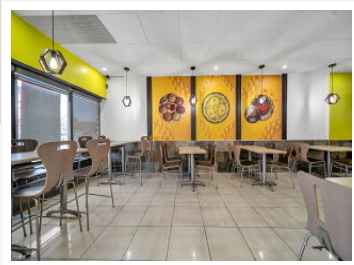

1400 Plains Road East, Burlington, ON L7R 3P8

View virtual tour at:
<https://virtualtours.jarts360view.com/1400-plains-road-east-burlington/>

RAMIN ALOKOZAY

(416) 910-5424
ralokozay1@gmail.com

RIGHT AT HOME REALTY
Brokerage