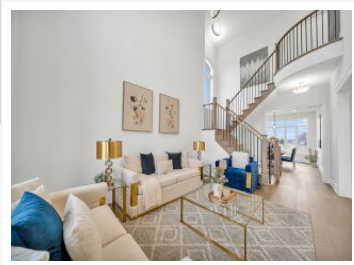

255 Amos Drive, Caledon , ON L7E 4L7

View virtual tour at:
<https://virtualtours.jarts360view.com/255-amos-drive-caledon/>

Raman Wraich

Salesperson

(416) 786-4567
raman@wraich.com
<https://www.besold.ca/>