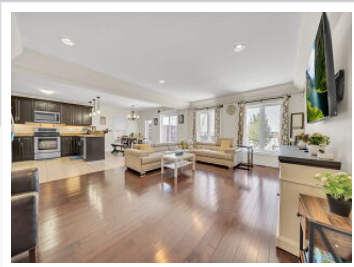

64 Norton Drive, Guelph, ON N1E 7K8

View virtual tour at:
<https://virtualtours.jarts360view.com/64-norton-drive-guelph/>

JAS SAHNI

5198209278
jassahni.sales@gmail.com

iPro Realty Ltd.,

(877) 306-4776
<https://www.iprorealty.com/>