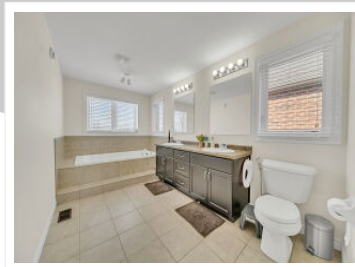

64 Norton Drive, Guelph, ON N1E 7K8

View virtual tour at:
<https://virtualtours.jarts360view.com/64-norton-drive-guelph/>

JAS SAHNI

5198209278
jassahni.sales@gmail.com

iPro Realty Ltd.,

(877) 306-4776
<https://www.iprorealty.com/>