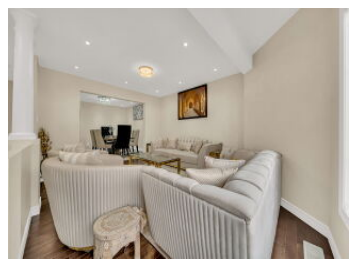

714 Willow Road, Unit-31, Guelph, ON N1H 8K2

View virtual tour at:
<https://virtualtours.jarts360view.com/714-willow-road-unit-31-guelph/>

JATIN GIROTRA
AMIT AIRI

(226) 341-5321, 5196230000
newhomediaries@gmail.com