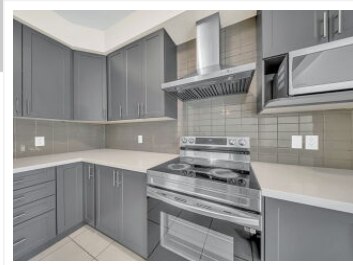

76 Grassbourne Avenue, Kitchener, ON N2R 0S5

View virtual tour at:
<https://virtualtours.jarts360view.com/76-grassbourne-avenue-kitchener/>

PRABHJOT MAHAL

(647) 462-6000
4real.trade@gmail.com

**RE/MAX REAL ESTATE
CENTRE INC.**