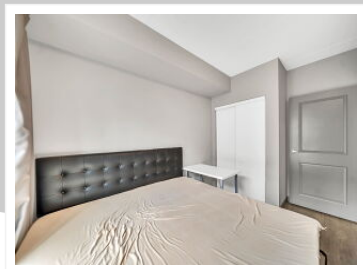

unit-608, 321 spruce st Waterloo, Kitchener, ON N2C 1X4

View virtual tour at:
<https://virtualtours.jarts360view.com/unit-608-321-spruce-st-waterloo/>

Raj Virk
Realtor

(226) 833-5055
rajvirk2020@outlook.com